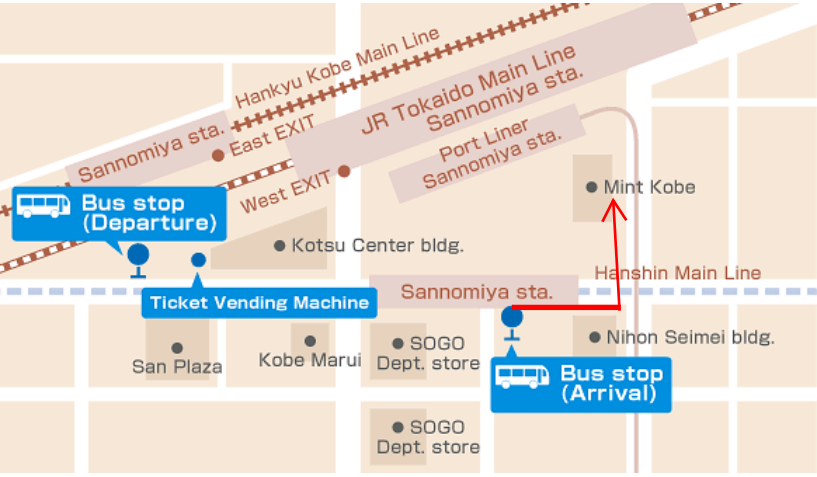

- ※Notice : Round Trip Ticket is valid 30 days from the date of purchase.
- ※Due to traffic conditions, bus may delay. Please have a time to spare.
- ※ [From Tanigami Sta. to Kansai Int'l Airport](#)

Bus Stop